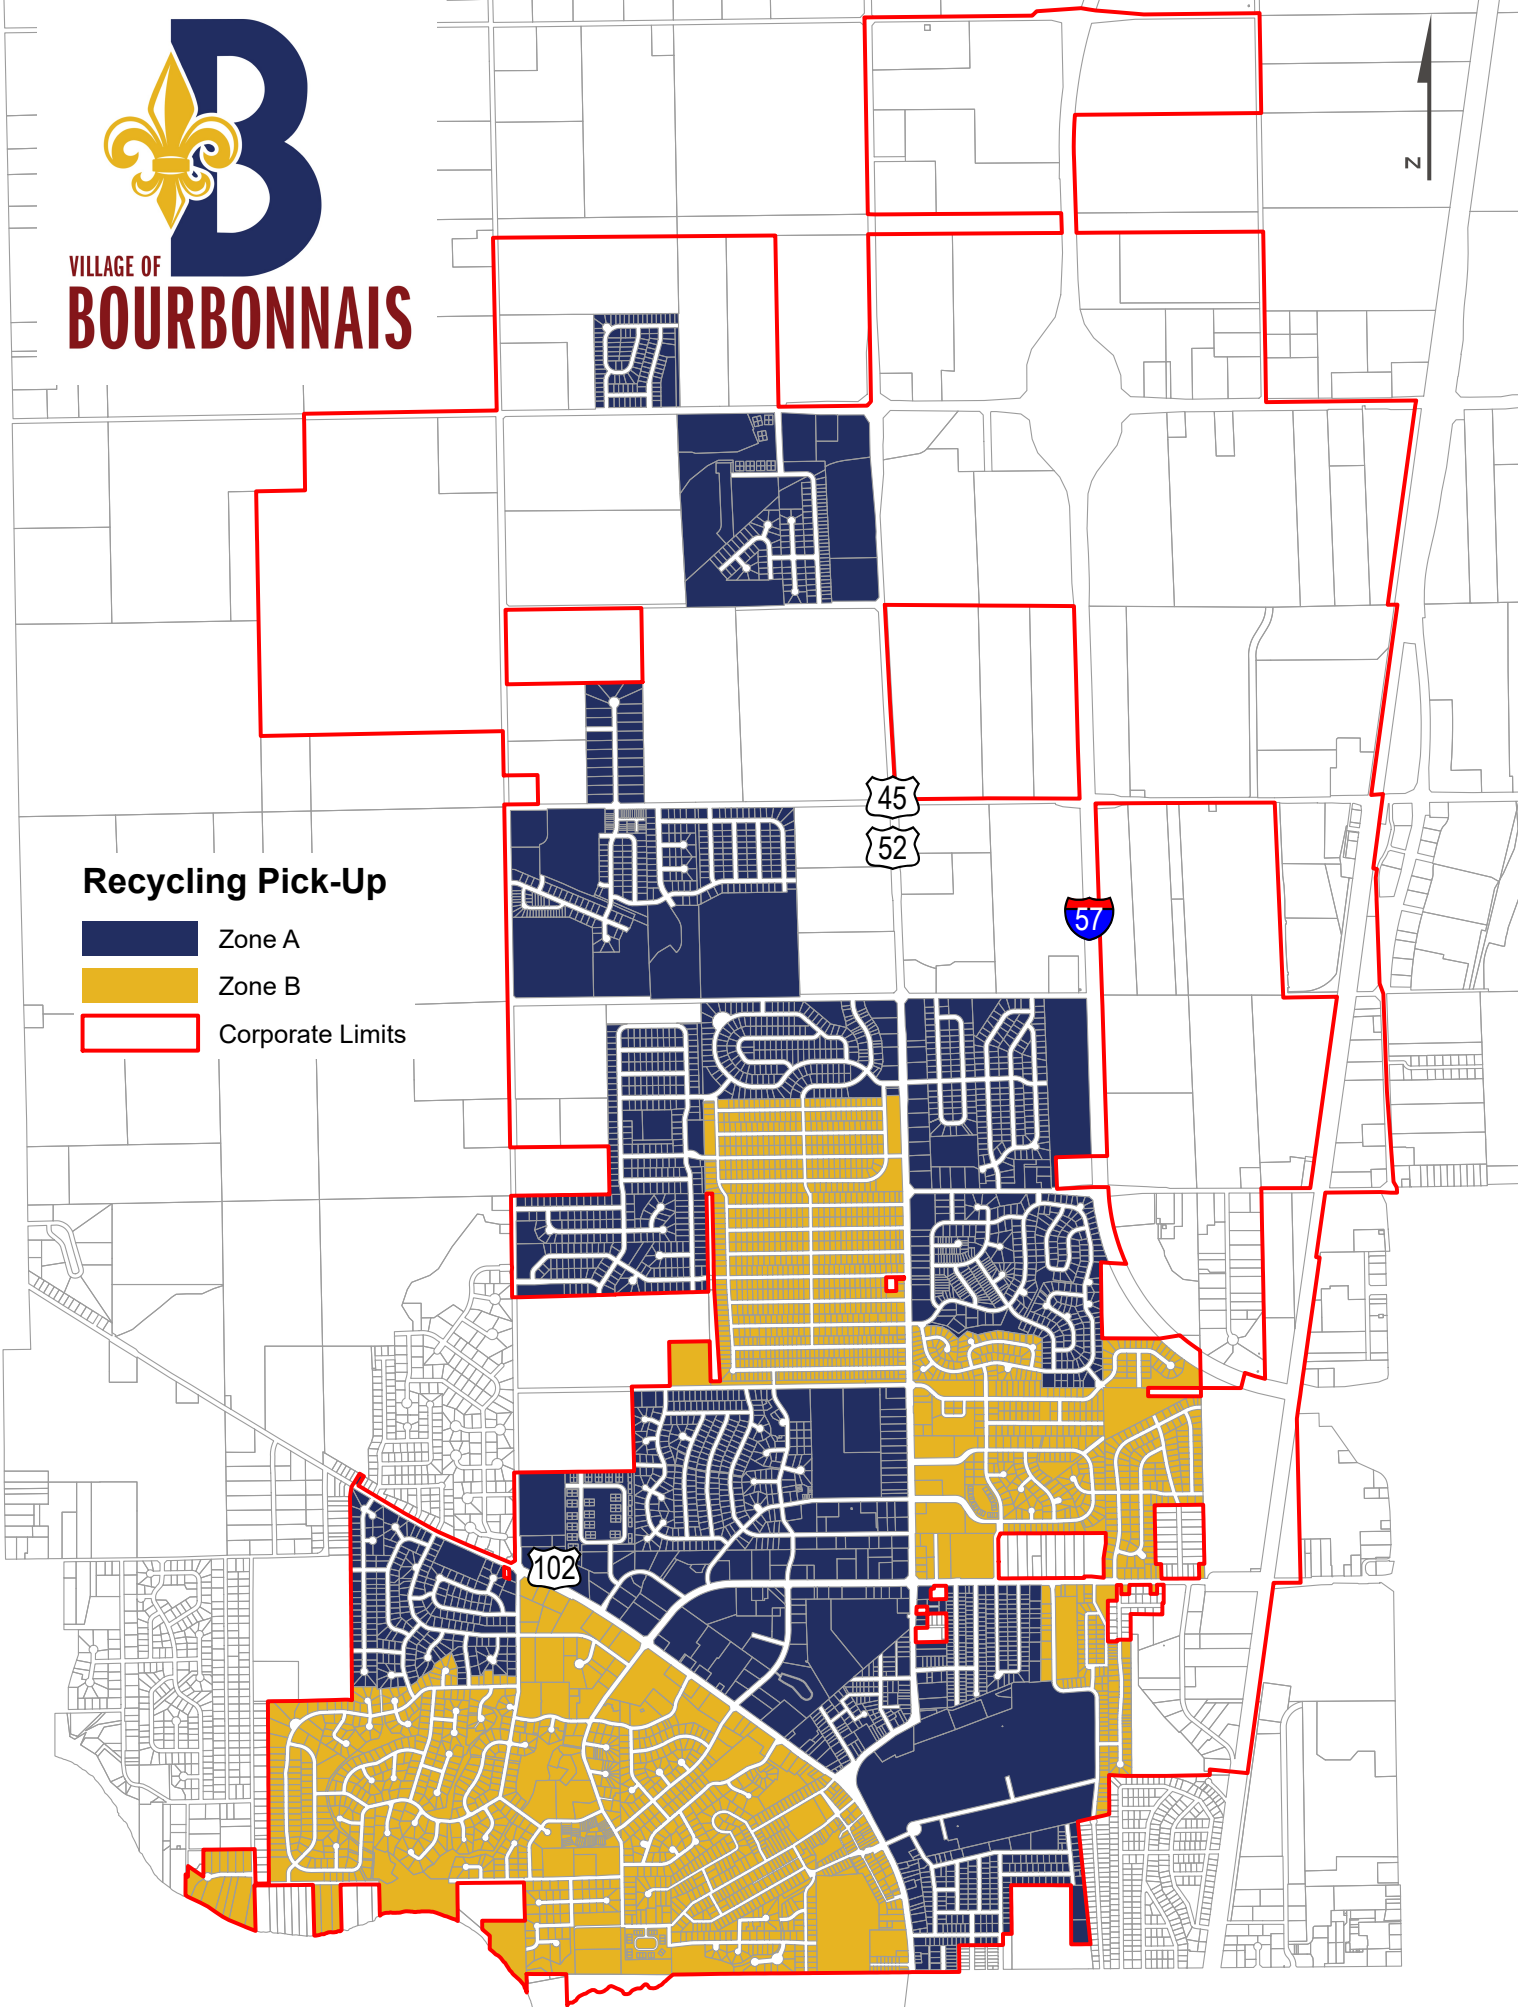

VILLAGE OF
BOURBONNAIS

Recycling Pick-Up

-  Zone A
-  Zone B
-  Corporate Limits

ZONE A ● ZONE B ●

2025 EOW Recycling Service Calendar

January						
S	M	T	W	T	F	S
			1	2	3	4
5	6	7	8	9	10	11
12	13	14	15	16	17	18
19	20	21	22	23	24	25
26	27	28	29	30	31	

February						
S	M	T	W	T	F	S
						1
2	3	4	5	6	7	8
9	10	11	12	13	14	15
16	17	18	19	20	21	22
23	24	25	26	27	28	

March						
S	M	T	W	T	F	S
						1
2	3	4	5	6	7	8
9	10	11	12	13	14	15
16	17	18	19	20	21	22
23	24	25	26	27	28	29
30	31					

April						
S	M	T	W	T	F	S
		1	2	3	4	5
6	7	8	9	10	11	12
13	14	15	16	17	18	19
20	21	22	23	24	25	26
27	28	29	30			

May						
S	M	T	W	T	F	S
				1	2	3
4	5	6	7	8	9	10
11	12	13	14	15	16	17
18	19	20	21	22	23	24
25	26	27	28	29	30	31

December						
S	M	T	W	T	F	S
	1	2	3	4	5	6
7	8	9	10	11	12	13
14	15	16	17	18	19	20
21	22	23	24	25	26	27
28	29	30	31			