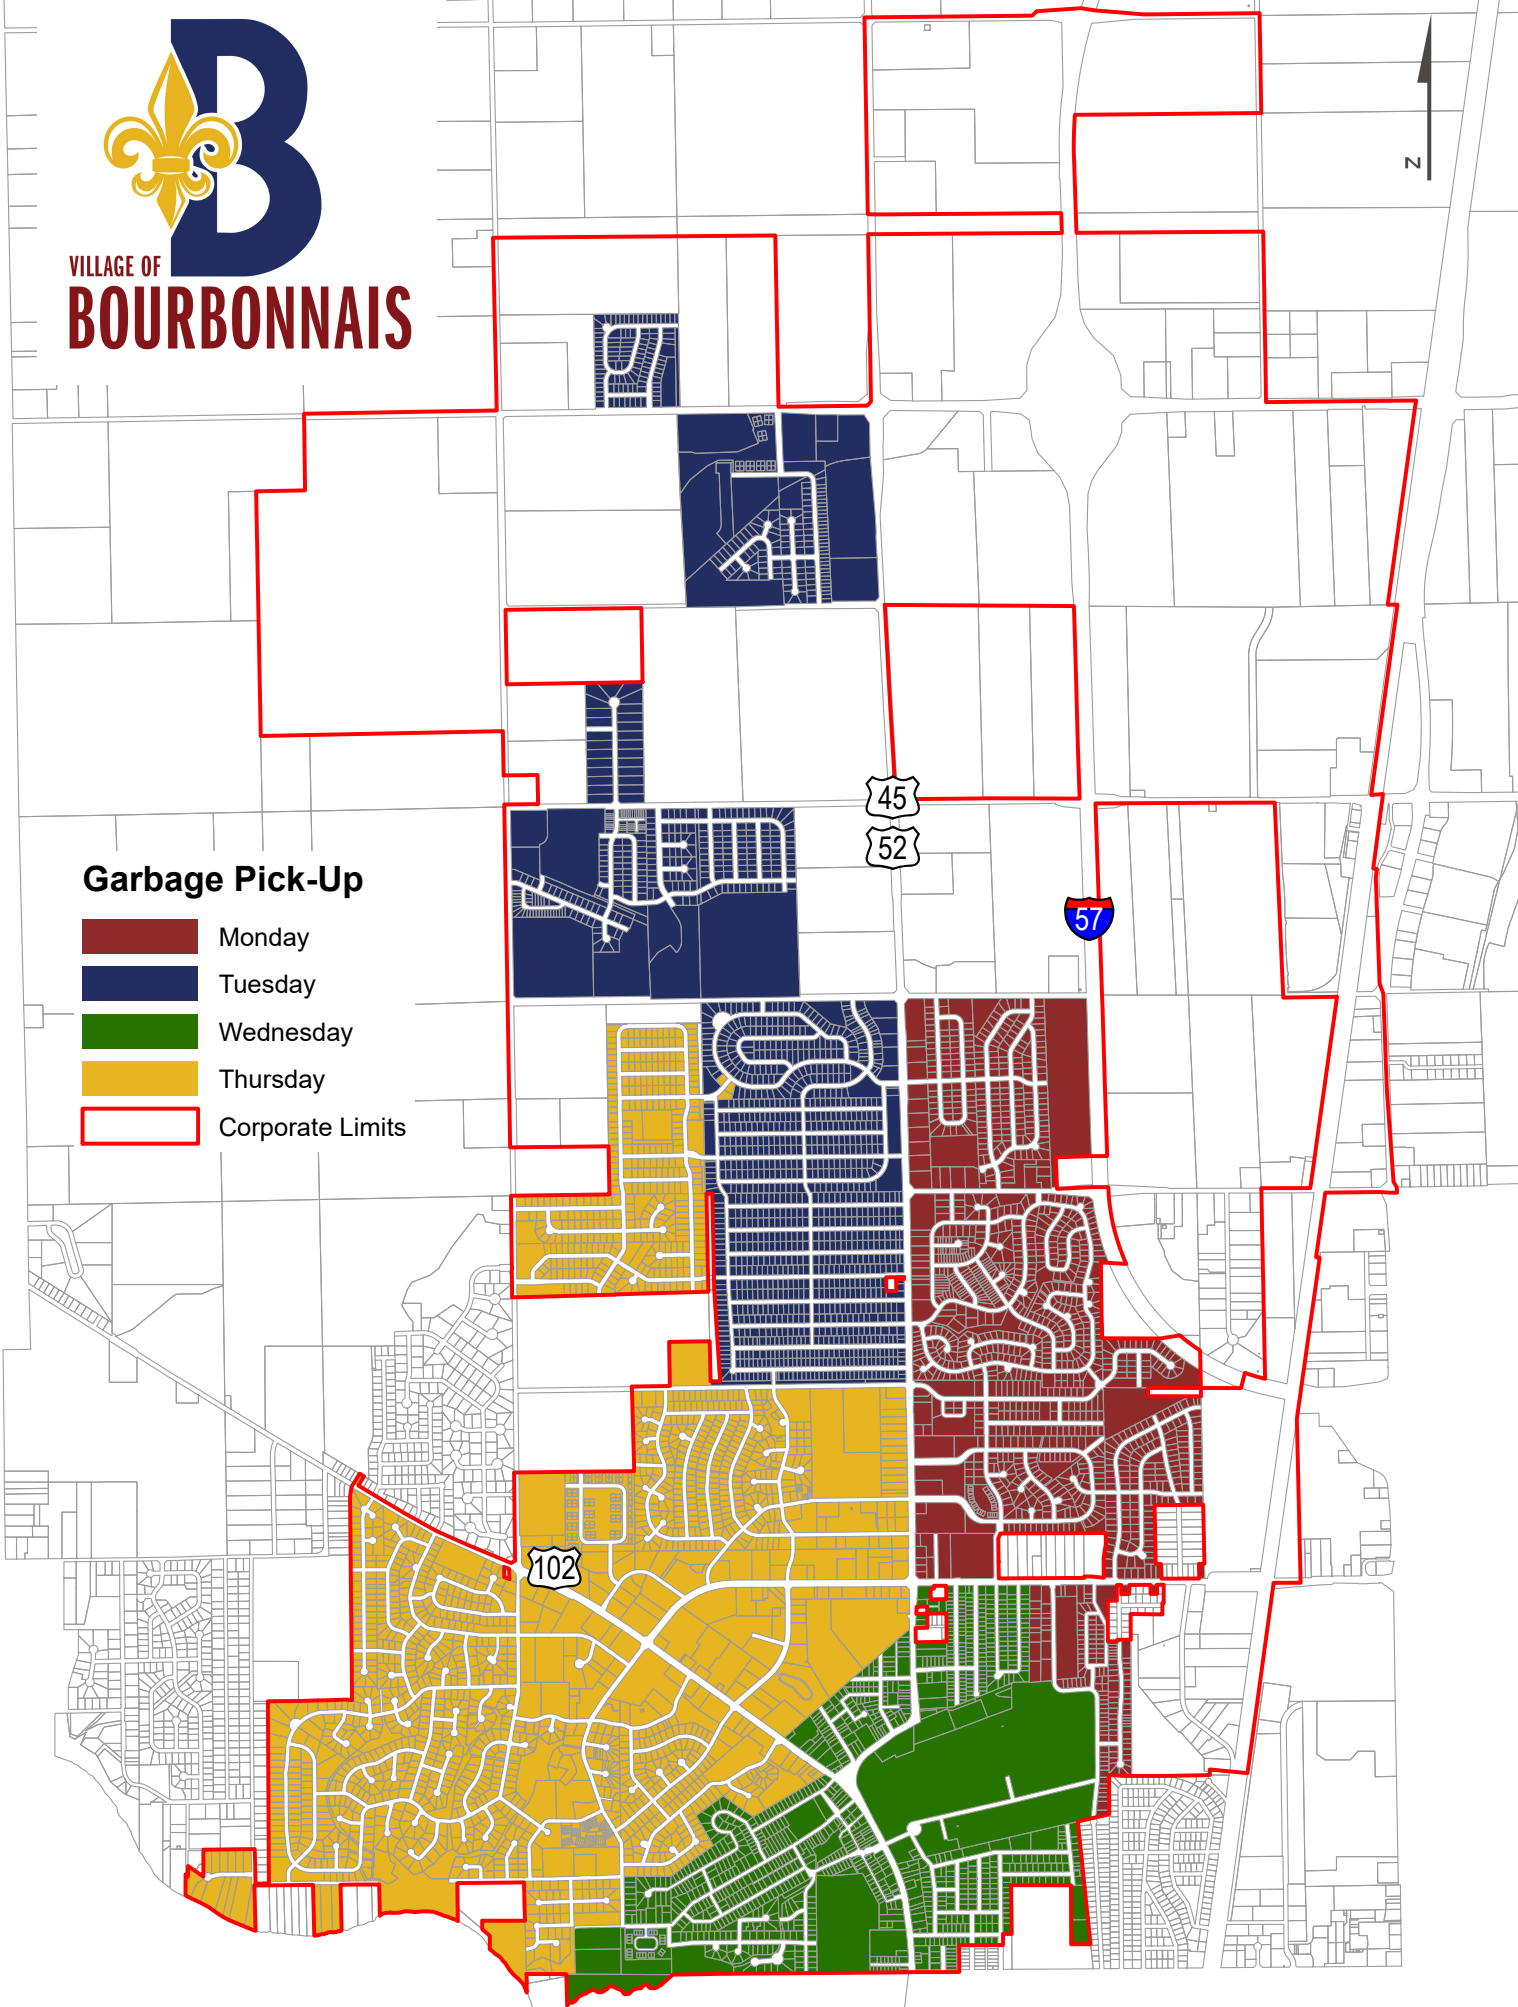

VILLAGE OF
BOURBONNAIS

Garbage Pick-Up

-  Monday
-  Tuesday
-  Wednesday
-  Thursday
-  Corporate Limits

2025 Garbage Service Calendar

January						
S	M	T	W	T	F	S
			1	2	3	4
5	6	7	8	9	10	11
12	13	14	15	16	17	18
19	20	21	22	23	24	25
26	27	28	29	30	31	

February						
S	M	T	W	T	F	S
						1
2	3	4	5	6	7	8
9	10	11	12	13	14	15
16	17	18	19	20	21	22
23	24	25	26	27	28	

March						
S	M	T	W	T	F	S
						1
2	3	4	5	6	7	8
9	10	11	12	13	14	15
16	17	18	19	20	21	22
23	24	25	26	27	28	29
30	31					

April						
S	M	T	W	T	F	S
		1	2	3	4	5
6	7	8	9	10	11	12
13	14	15	16	17	18	19
20	21	22	23	24	25	26
27	28	29	30			

May						
S	M	T	W	T	F	S
				1	2	3
4	5	6	7	8	9	10
11	12	13	14	15	16	17
18	19	20	21	22	23	24
25	26	27	28	29	30	31

December						
S	M	T	W	T	F	S
	1	2	3	4	5	6
7	8	9	10	11	12	13
14	15	16	17	18	19	20
21	22	23	24	25	26	27
28	29	30	31			