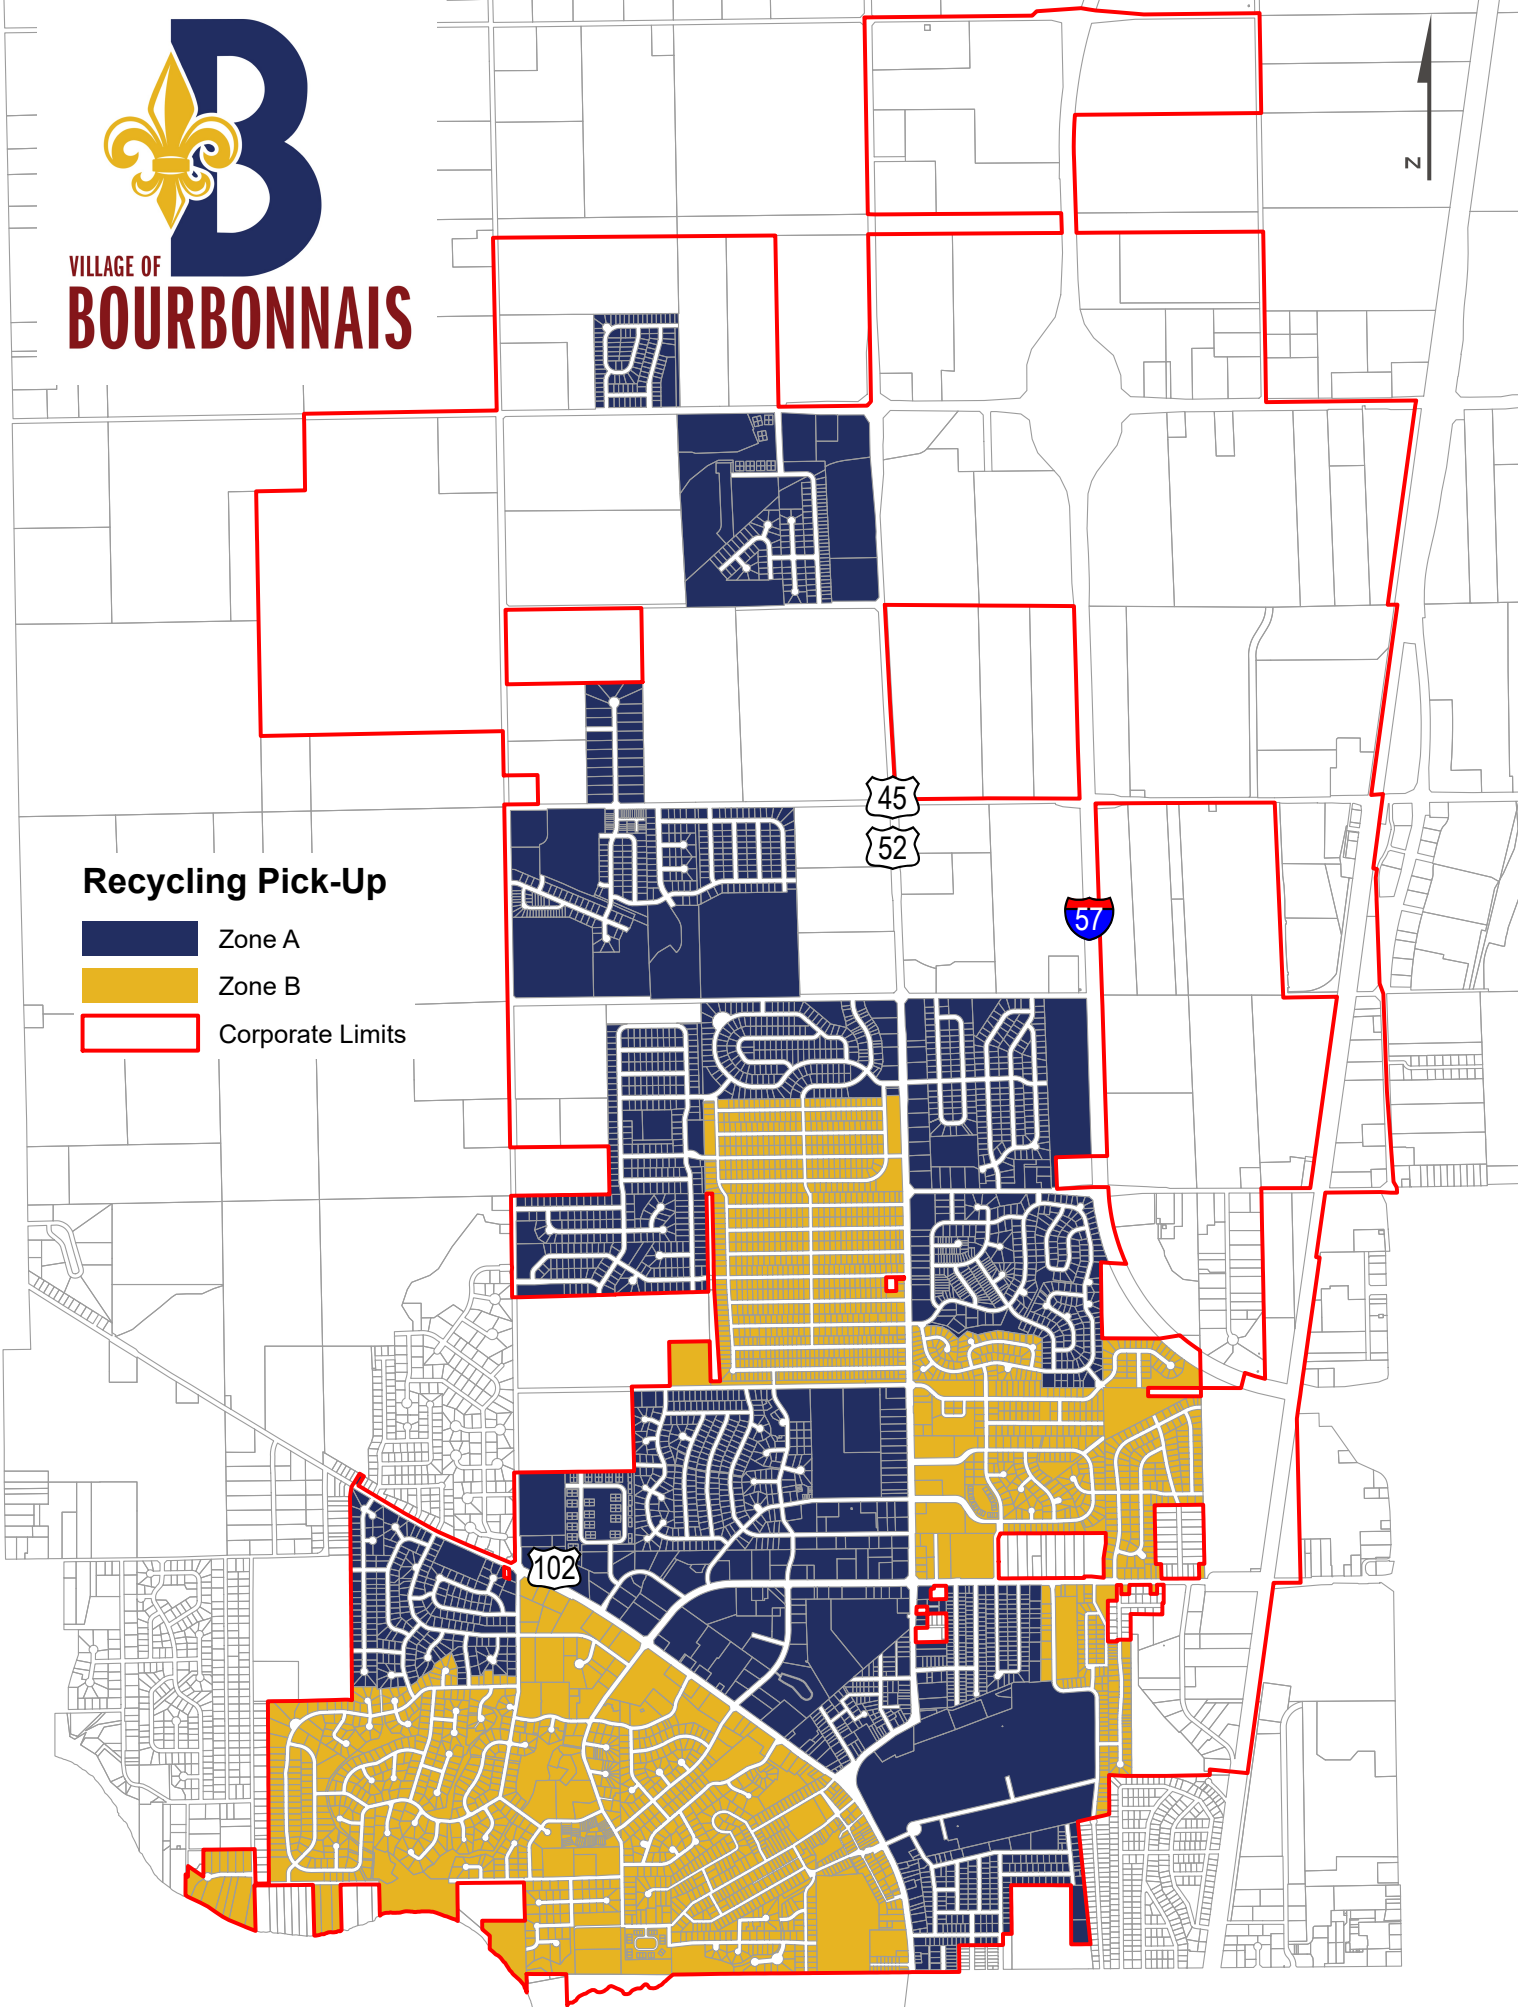

VILLAGE OF
BOURBONNAIS

Recycling Pick-Up

-  Zone A
-  Zone B
-  Corporate Limits

ZONE A ● ZONE B ●

2024 EOW Recycling Service Calendar

January						
S	M	T	W	T	F	S
	1	2	3	4	5	6
7	8	9	10	11	12	13
14	15	16	17	18	19	20
21	22	23	24	25	26	27
28	29	30	31			

February						
S	M	T	W	T	F	S
				1	2	3
4	5	6	7	8	9	10
11	12	13	14	15	16	17
18	19	20	21	22	23	24
25	26	27	28	29		

March						
S	M	T	W	T	F	S
					1	2
3	4	5	6	7	8	9
10	11	12	13	14	15	16
17	18	19	20	21	22	23
24	25	26	27	28	29	30
31						

April						
S	M	T	W	T	F	S
	1	2	3	4	5	6
7	8	9	10	11	12	13
14	15	16	17	18	19	20
21	22	23	24	25	26	27
28	29	30				

May						
S	M	T	W	T	F	S
			1	2	3	4
5	6	7	8	9	10	11
12	13	14	15	16	17	18
19	20	21	22	23	24	25
26	27	28	29	30	31	

December						
S	M	T	W	T	F	S
1	2	3	4	5	6	7
8	9	10	11	12	13	14
15	16	17	18	19	20	21
22	23	24	25	26	27	28
29	30	31				