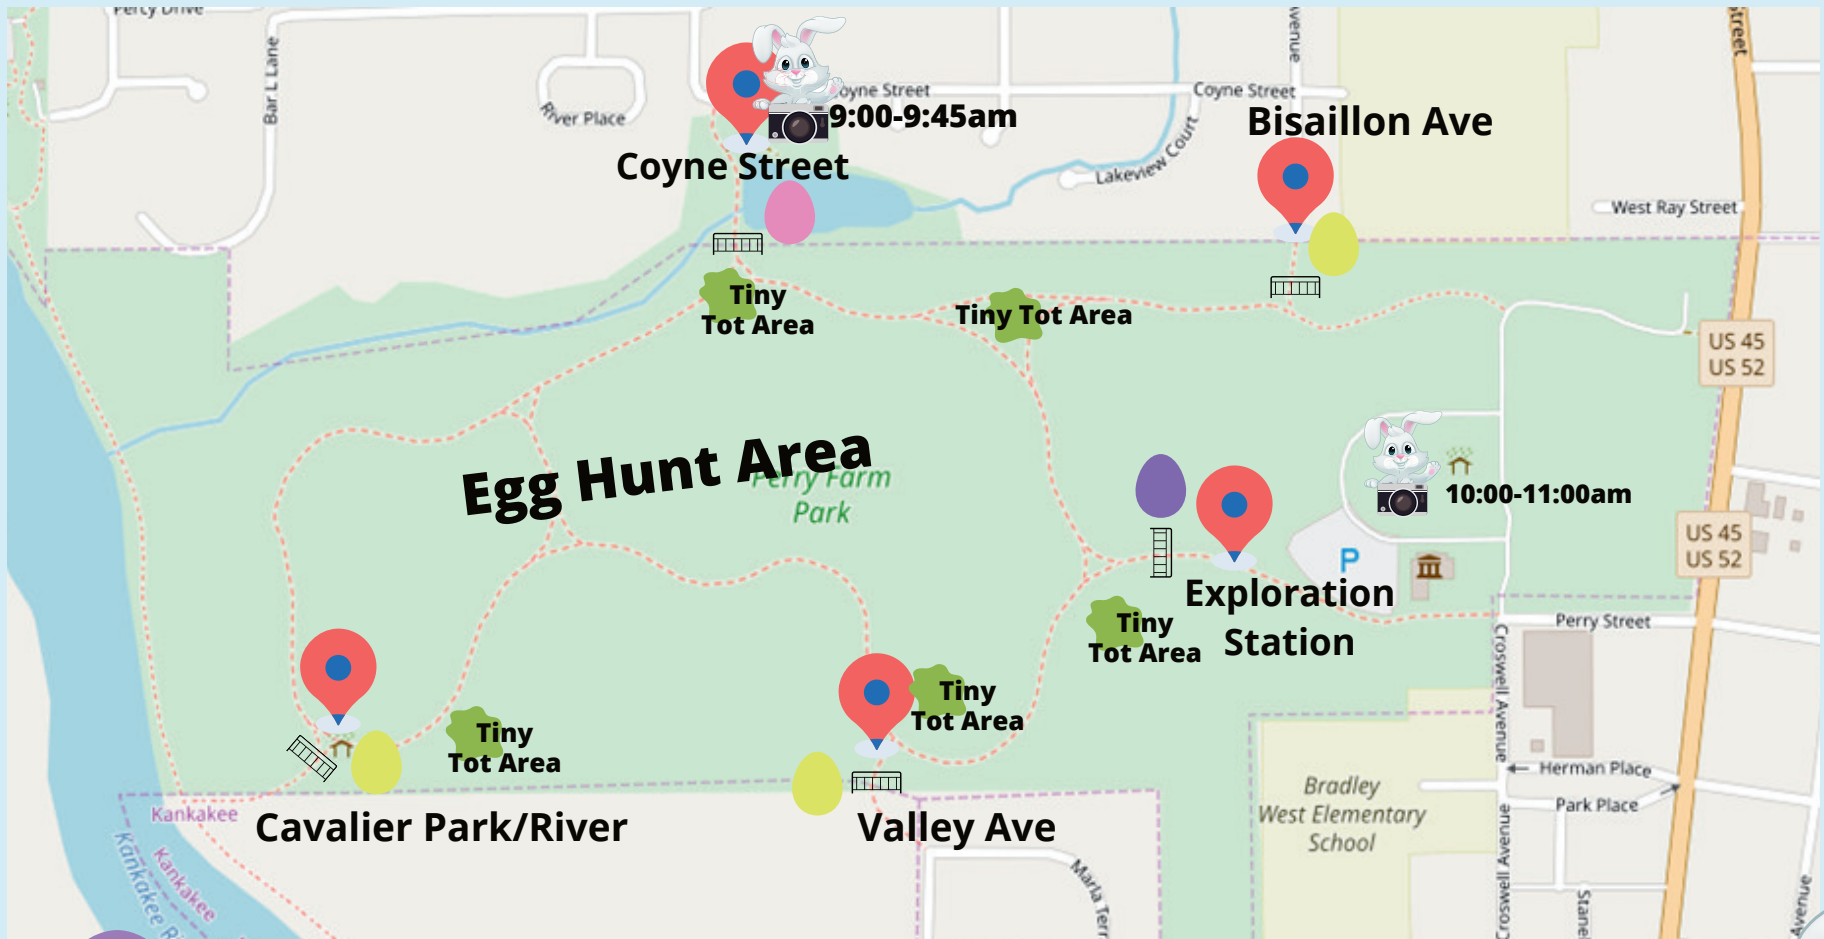

# EASTER EGG TRAIL HUNT

**Saturday, March 23**

**Perry Farm Park Trails 10:00 AM**

**AGES: 10 & Under**

5 starting trail points

*\*See map for details\**

*Don't forget your bag or basket and  
join us on the trails of Perry Farm Park*

# EASTER EGG TRAIL HUNT

## Starting Point Entrance Map

-  Heavy Traffic Area
-  Moderate Traffic Area
-  Light Traffic Area