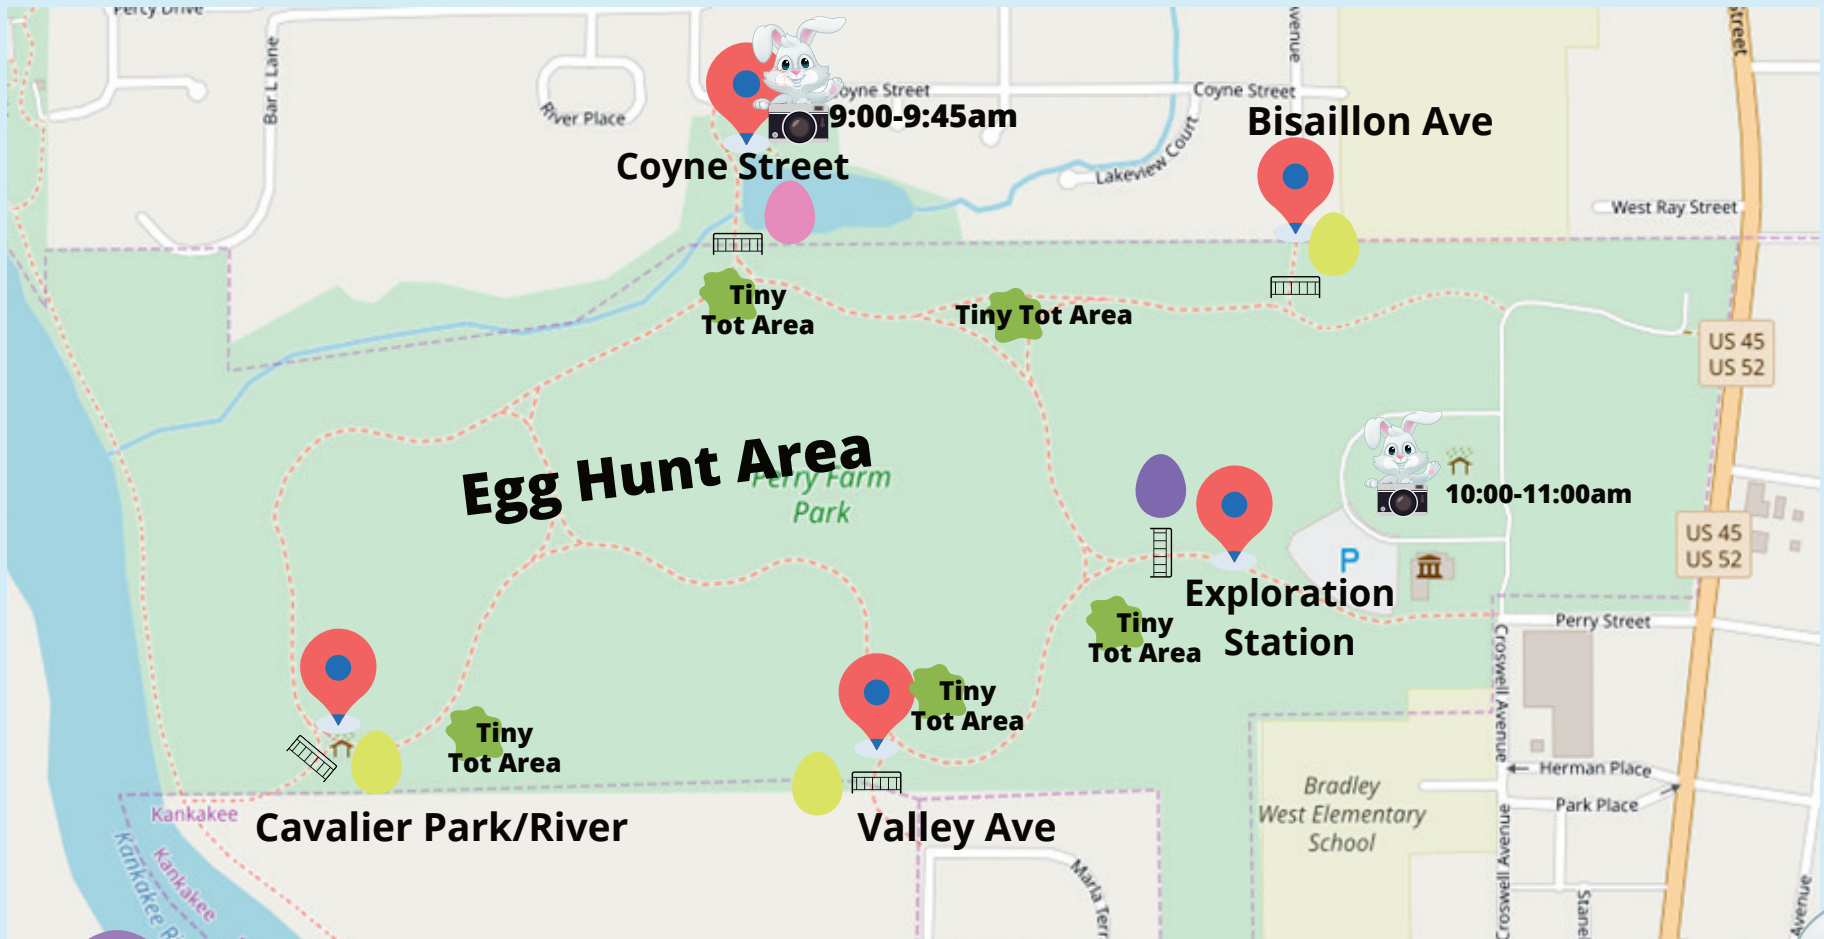

# EASTER EGG TRAIL HUNT

## Starting Point Entrance Map

-  Heavy Traffic Area
-  Moderate Traffic Area
-  Light Traffic Area