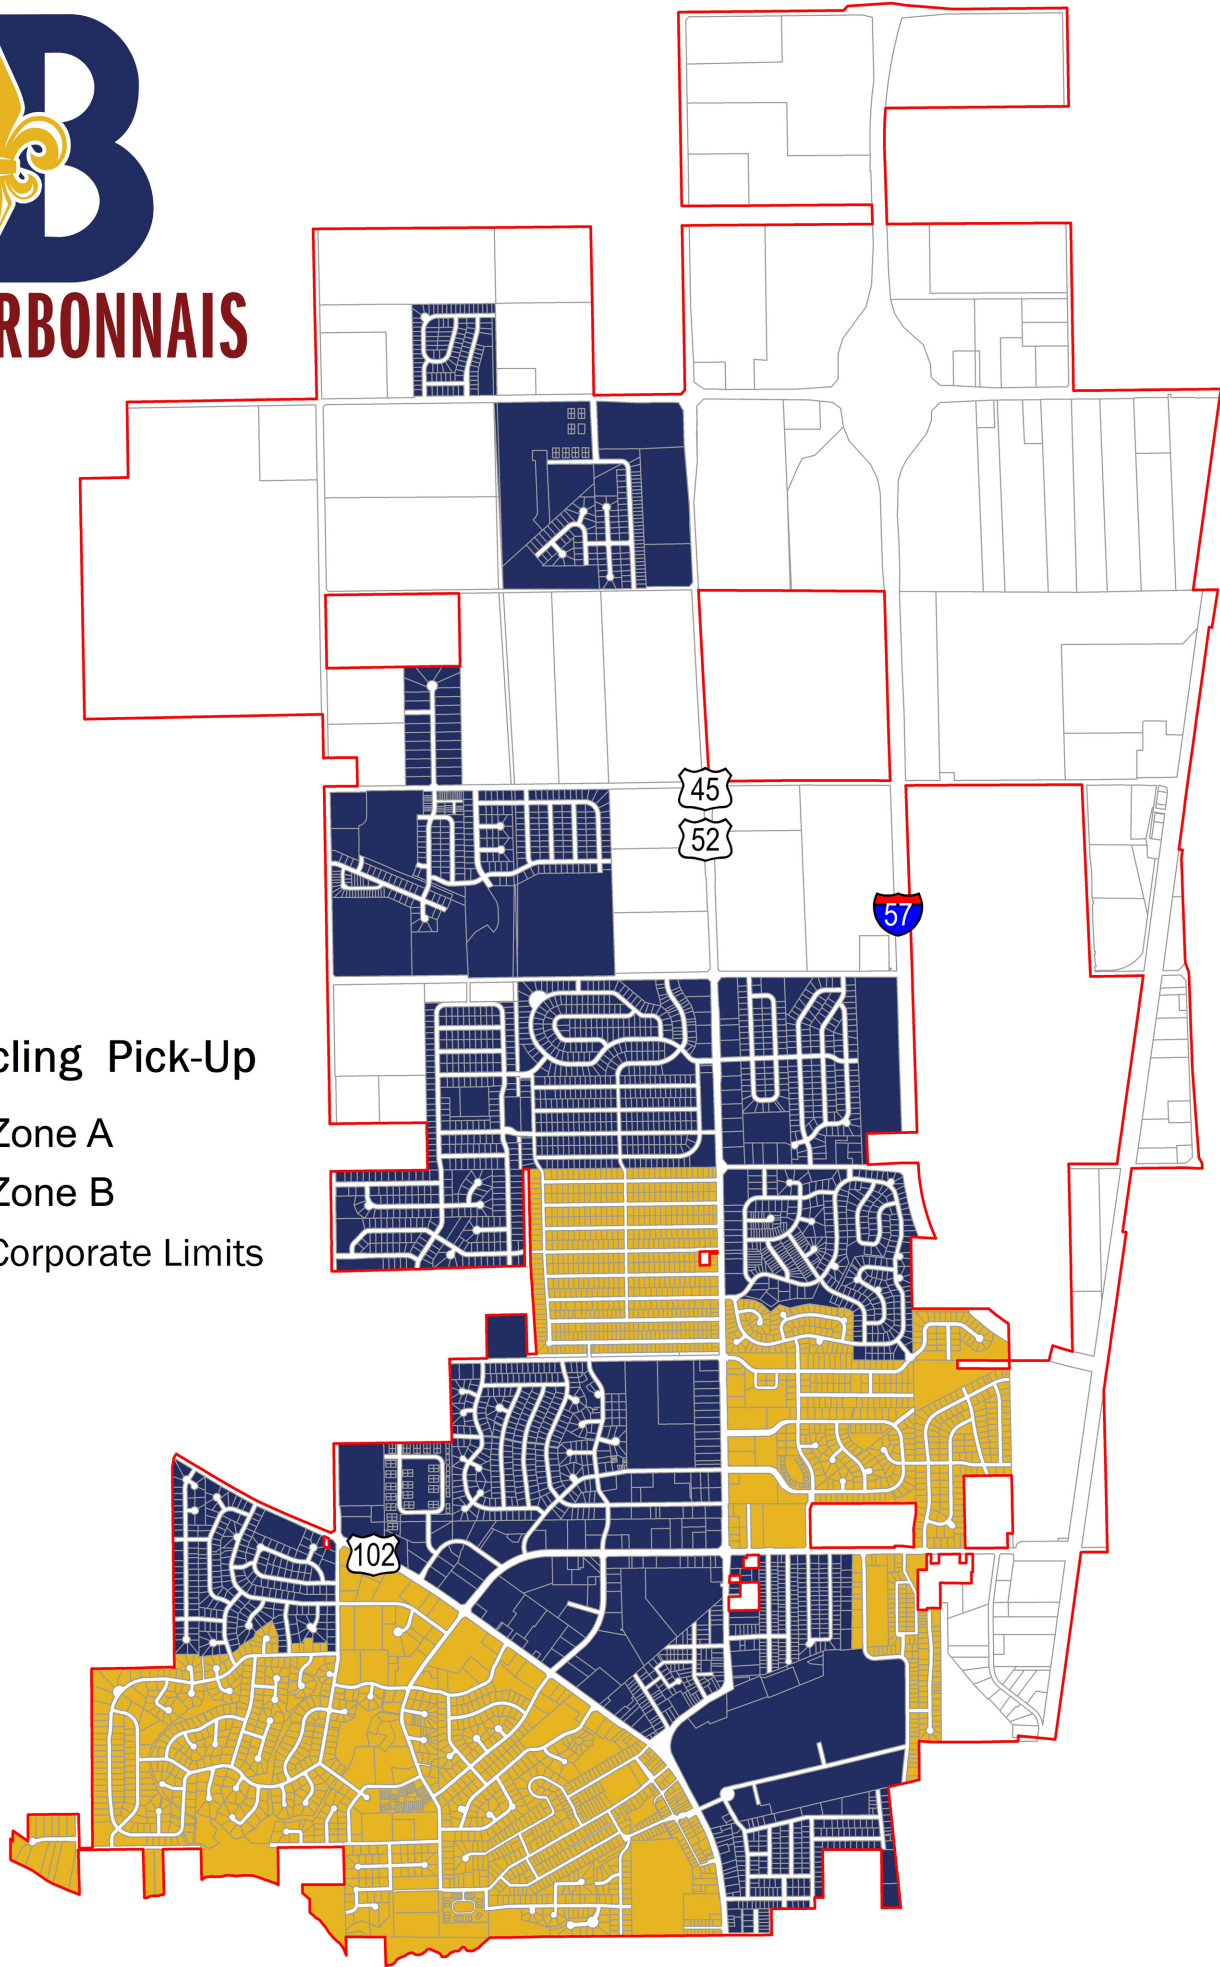

VILLAGE OF
BOURBONNAIS

Recycling Pick-Up

-  Zone A
-  Zone B
-  Corporate Limits

ZONE A ● ZONE B ●

2024 EOW Recycling Service Calendar

January						
S	M	T	W	T	F	S
	1	2	3	4	5	6
7	8	9	10	11	12	13
14	15	16	17	18	19	20
21	22	23	24	25	26	27
28	29	30	31			

February						
S	M	T	W	T	F	S
				1	2	3
4	5	6	7	8	9	10
11	12	13	14	15	16	17
18	19	20	21	22	23	24
25	26	27	28	29		

March						
S	M	T	W	T	F	S
					1	2
3	4	5	6	7	8	9
10	11	12	13	14	15	16
17	18	19	20	21	22	23
24	25	26	27	28	29	30
31						

April						
S	M	T	W	T	F	S
	1	2	3	4	5	6
7	8	9	10	11	12	13
14	15	16	17	18	19	20
21	22	23	24	25	26	27
28	29	30				

May						
S	M	T	W	T	F	S
			1	2	3	4
5	6	7	8	9	10	11
12	13	14	15	16	17	18
19	20	21	22	23	24	25
26	27	28	29	30	31	

December						
S	M	T	W	T	F	S
1	2	3	4	5	6	7
8	9	10	11	12	13	14
15	16	17	18	19	20	21
22	23	24	25	26	27	28
29	30	31				